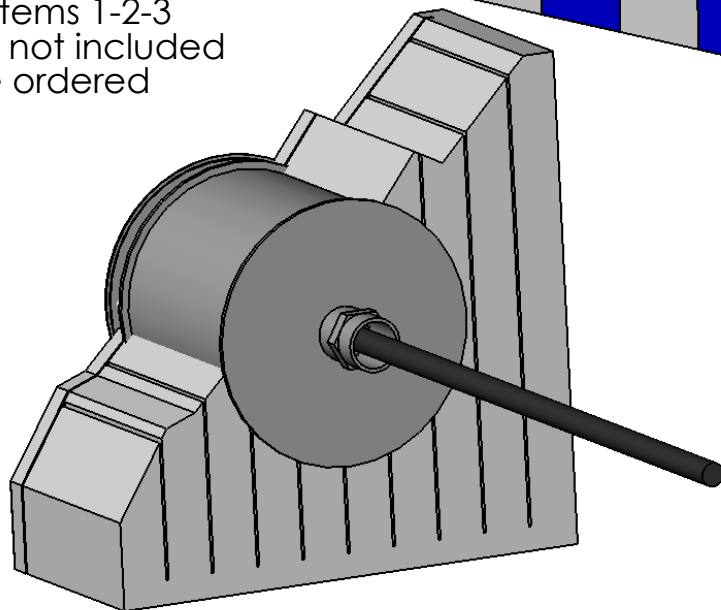

The carton box contains items 1-2-3-5 and screws. Items 7-8 are not included but are accessories to be ordered separately.

- 1 = Spot Lory Pool
- 2 = CLK flange
- 3 = Rubber gaskets
- 4 = Liner
- 5 = Recessed housing
- 6 = Concrete wall
- 7 = Junction M20
- 8 = Spiral sheath

⑦

⑧

The carton box contains items 1-2-3 and screws. Items 5-6 are not included but are accessories to be ordered separately.

- 1 = Spot Lory Pool
- 2 = CLK flange
- 3 = Recessed housing
- 4 = Concrete wall
- 5 = Junction M20
- 6 = Spiral sheath