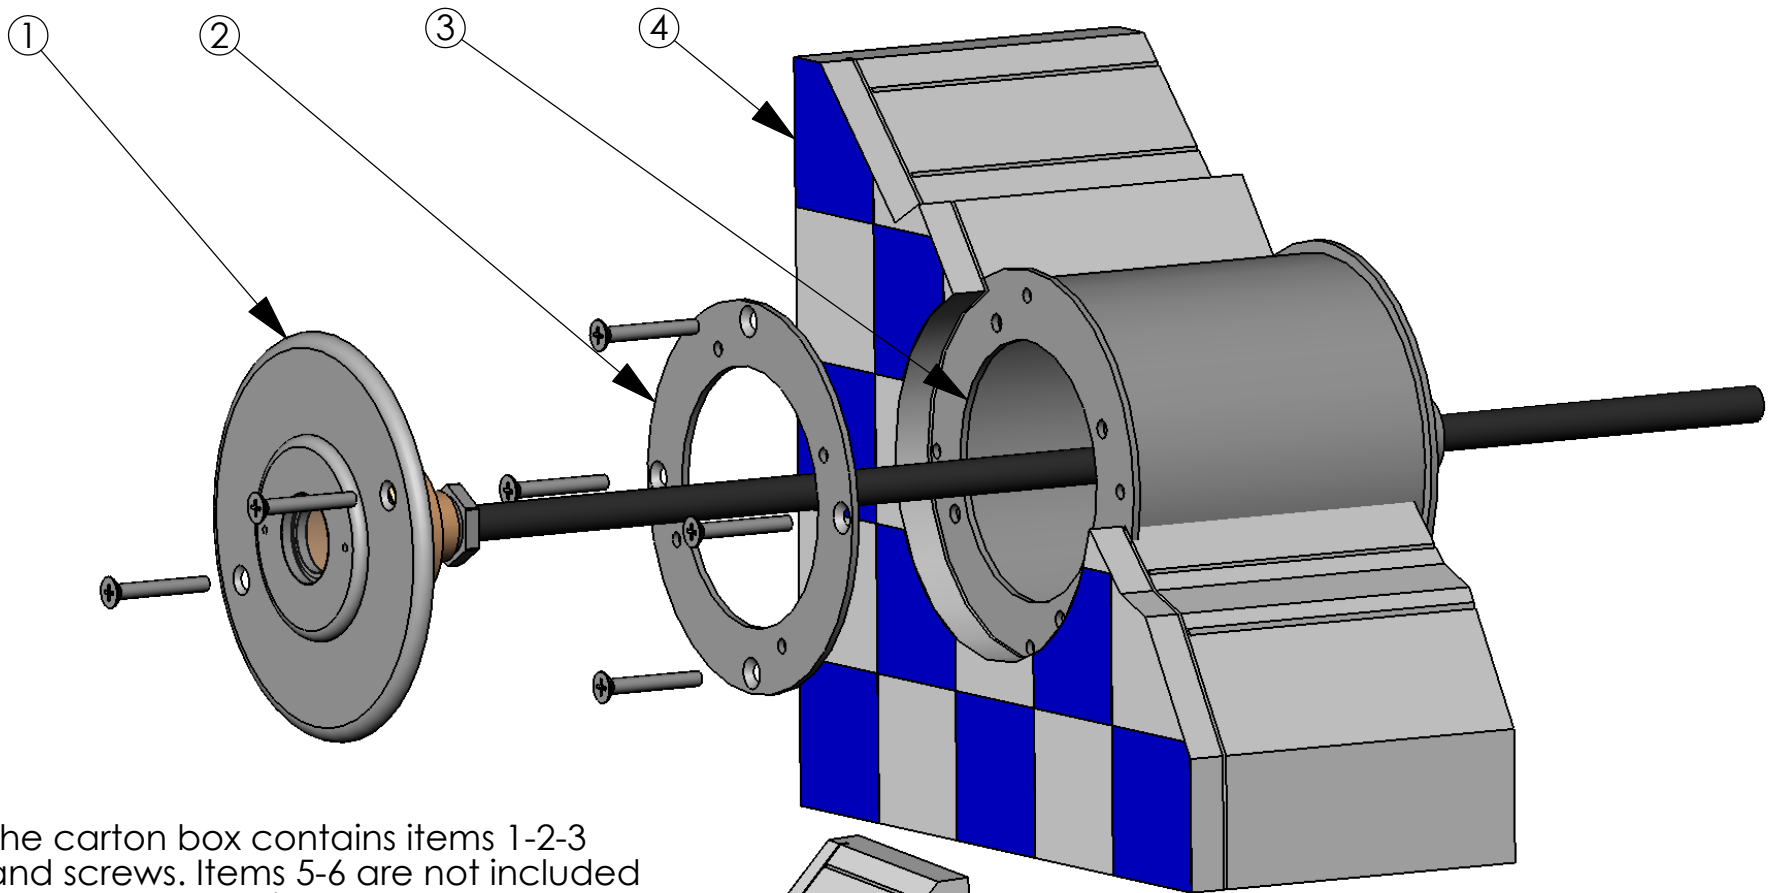

The carton box contains items 1-2-3-5 and screws. Items 7-8 are not included but are accessories to be ordered separately.

- 1 = Spot Lory Pool
- 2 = CLK flange
- 3 = Rubber gaskets
- 4 = Liner
- 5 = Recessed housing
- 6 = Concrete wall
- 7 = Junction M20
- 8 = Spiral sheath

⑦

⑧

The carton box contains items 1-2-3 and screws. Items 5-6 are not included but are accessories to be ordered separately.

- 1 = Spot Lory Pool
- 2 = CLK flange
- 3 = Recessed housing
- 4 = Concrete wall
- 5 = Junction M20
- 6 = Spiral sheath