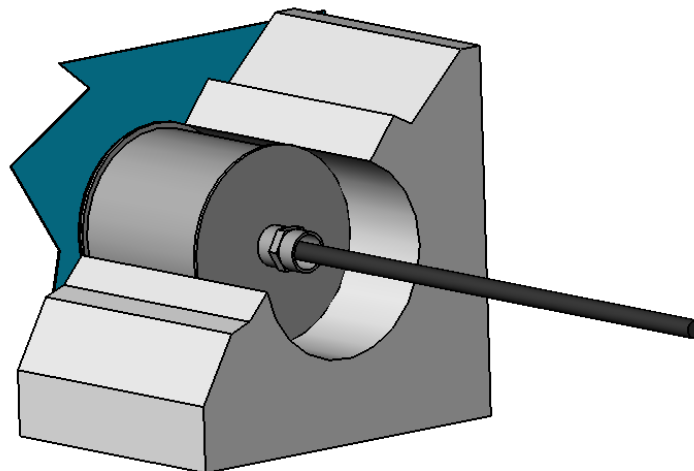

The carton box contains items 1-2-3-5 and screws. Items 7-8 are not included but are accessories to be ordered separately.

- 1 = Spot Lory Pool
- 2 = CLK flange
- 3 = Rubber gaskets
- 4 = Liner
- 5 = Recessed housing
- 6 = Concrete wall
- 7 = Junction M20
- 8 = Spiral sheath

⑦

⑧

The carton box contains items 1-2-3 and screws. Items 5-6 are not included but are accessories to be ordered separately.

- 1 = Spot Lory Pool
- 2 = CLK flange
- 3 = Recessed housing
- 4 = Concrete wall
- 5 = Junction M20
- 6 = Spiral sheath